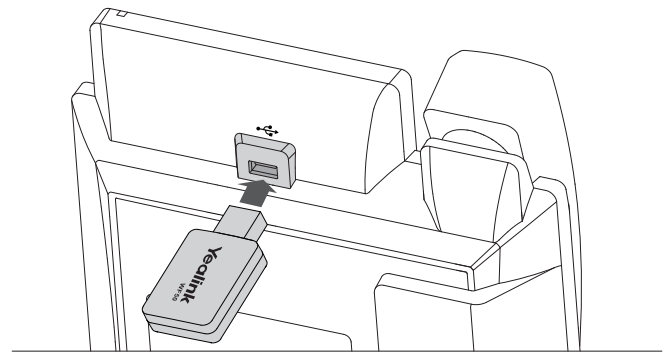

Specifications

- > Network Standard: IEEE 802.11 a/n/ac, IEEE 802.11 b/g/n
- > Transmission Rate:
  - 5GHz:
    - 11ac: Up to 433Mbps(dynamic)
    - 11n: Up to 150Mbps(dynamic)
    - 11a: Up to 54Mbps(dynamic)
  - 2.4GHz:
    - 11n: Up to 150Mbps(dynamic)
    - 11g: Up to 54Mbps(dynamic)
    - 11b: Up to 11Mbps(dynamic)
- > Frequency Range: 2.4GHz/5GHz
- > OS Support: Linux, Android
- > Antenna Type: Integrated
- > Security: WEP,WPA/WPA2,WPA-PSK/WPA2-PSK,WPA2-Enterprise
- > Interface: USB 2.0
- > Operating Voltage: 5.0 V DC $\pm$ 5%
- > Operating Voltage: 5.0 V DC $\pm$ 5%
- > Dimensions (L*W*H): 52mm*27mm*8mm